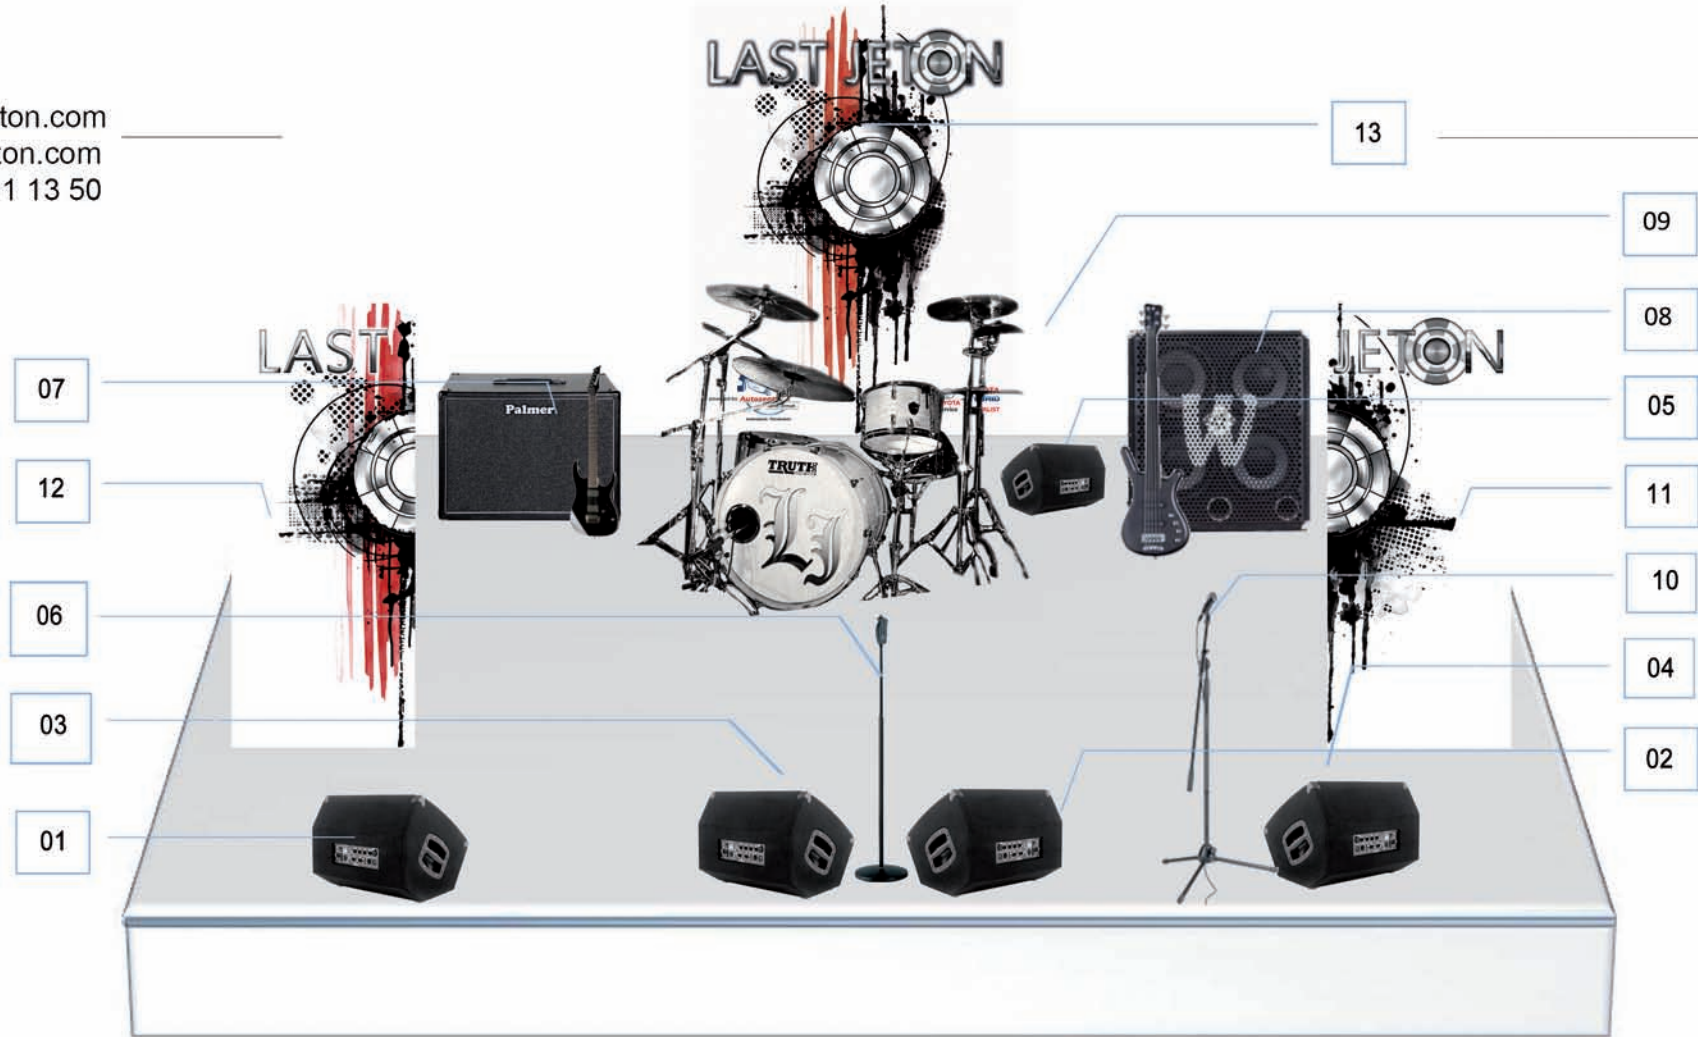

info@lastjeton.com
 www.lastjeton.com
 +49 177 851 13 50

Guitar: Fractal Audio Axe FX II
 Palmer 2x12 Lautsprecher

Bass: Warwick Tube Path 5.1 + Warwick 400
 Cabinets: Warwick WCA 411 Pro Sweet 25.2

Drums: Truth 22", 16", 12"
 Snare
 Hi-hat
 3x Crash
 Ride
 Splash

Lead Vox: Sennheiser ew D1-835S-H-EU (Funk)
 Sennheiser e 845 S Evolution Sennheiser EW 300 IEM G3 / E-BAND, Evolution Wireless In Ear System

01 Monitor Guitar
 02 Monitor Lead Vocals
 03 Monitor Lead Vocals
 04 Monitor Bass
 05 Monitor Drums
 06 Lead Vocals
 07 Guitar rig
 08 Bass rig
 09 Drum kit
 10 Backing Vocals
 11 Banner right
 12 Banner left
 13 Backdrop (3x4m or 4x3m or 3x2m)